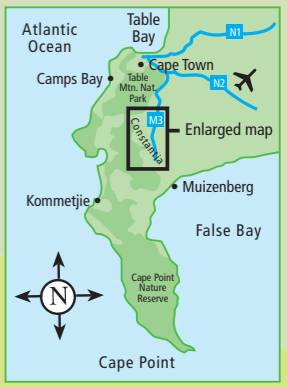

Life savoured slowly
7. CONSTANTIA VALLEY MAP

Table Mountain National Park

Constantiaberg Mountain

1685
CONSTANTIA VALLEY
Cape Town's Vineyard

To Hout Bay

Table Mountain National Park

To Noordhoek, Kommetjie, Simon's Town, Cape Point

To Lakeside, Muizenberg, Kalk Bay, St James, Simon's Town, Cape Point

To Claremont, Newlands, Rondebosch